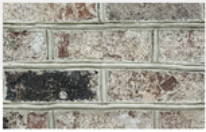

GRAYSTONE BRICK- GEORGIA CLASSIC COLLECTION